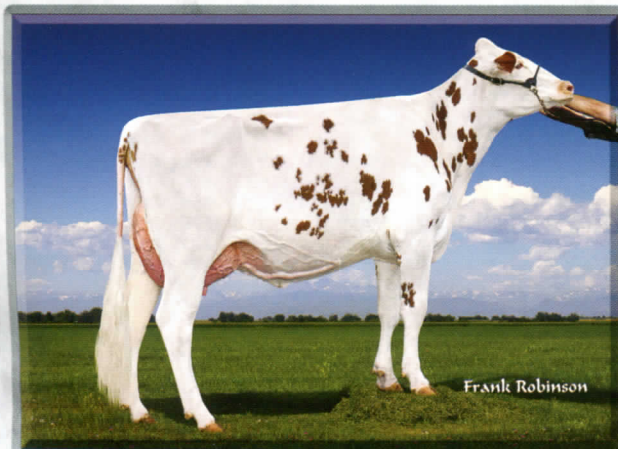

A Great Young Cow from the Seisme Family!

Rustowil RdbR Seslyn-Red-ET VG-88@2YR

2-03 2x 365d 26,840m 3.8% 1036f 3.3% 900p due 8-31-16 to Avalanche.

She has a beautiful B&W February 2015 Heztry heifer and 6 McGucci heifer embryos due this spring and summer. One of the finest heifers we have ever owned. Her dam is a VG full sister to Seisme EX97, All-American and All-Canadian. The dam has 2-06 2x 365d 26,688m 3.8% 1020f 3.2% 866p.

EskDale Dairy

"Rivers of Milk in the Desert"

1100 Circle Drive
EskDale, UT 84728

eskdaledairy@hotmail.com

www.eskdaledairy.com

Barn 435-855-2144

John Conrad 435-209-0002

Ben Conrad 435-209-0224

Ron Eldridge 435-979-2028